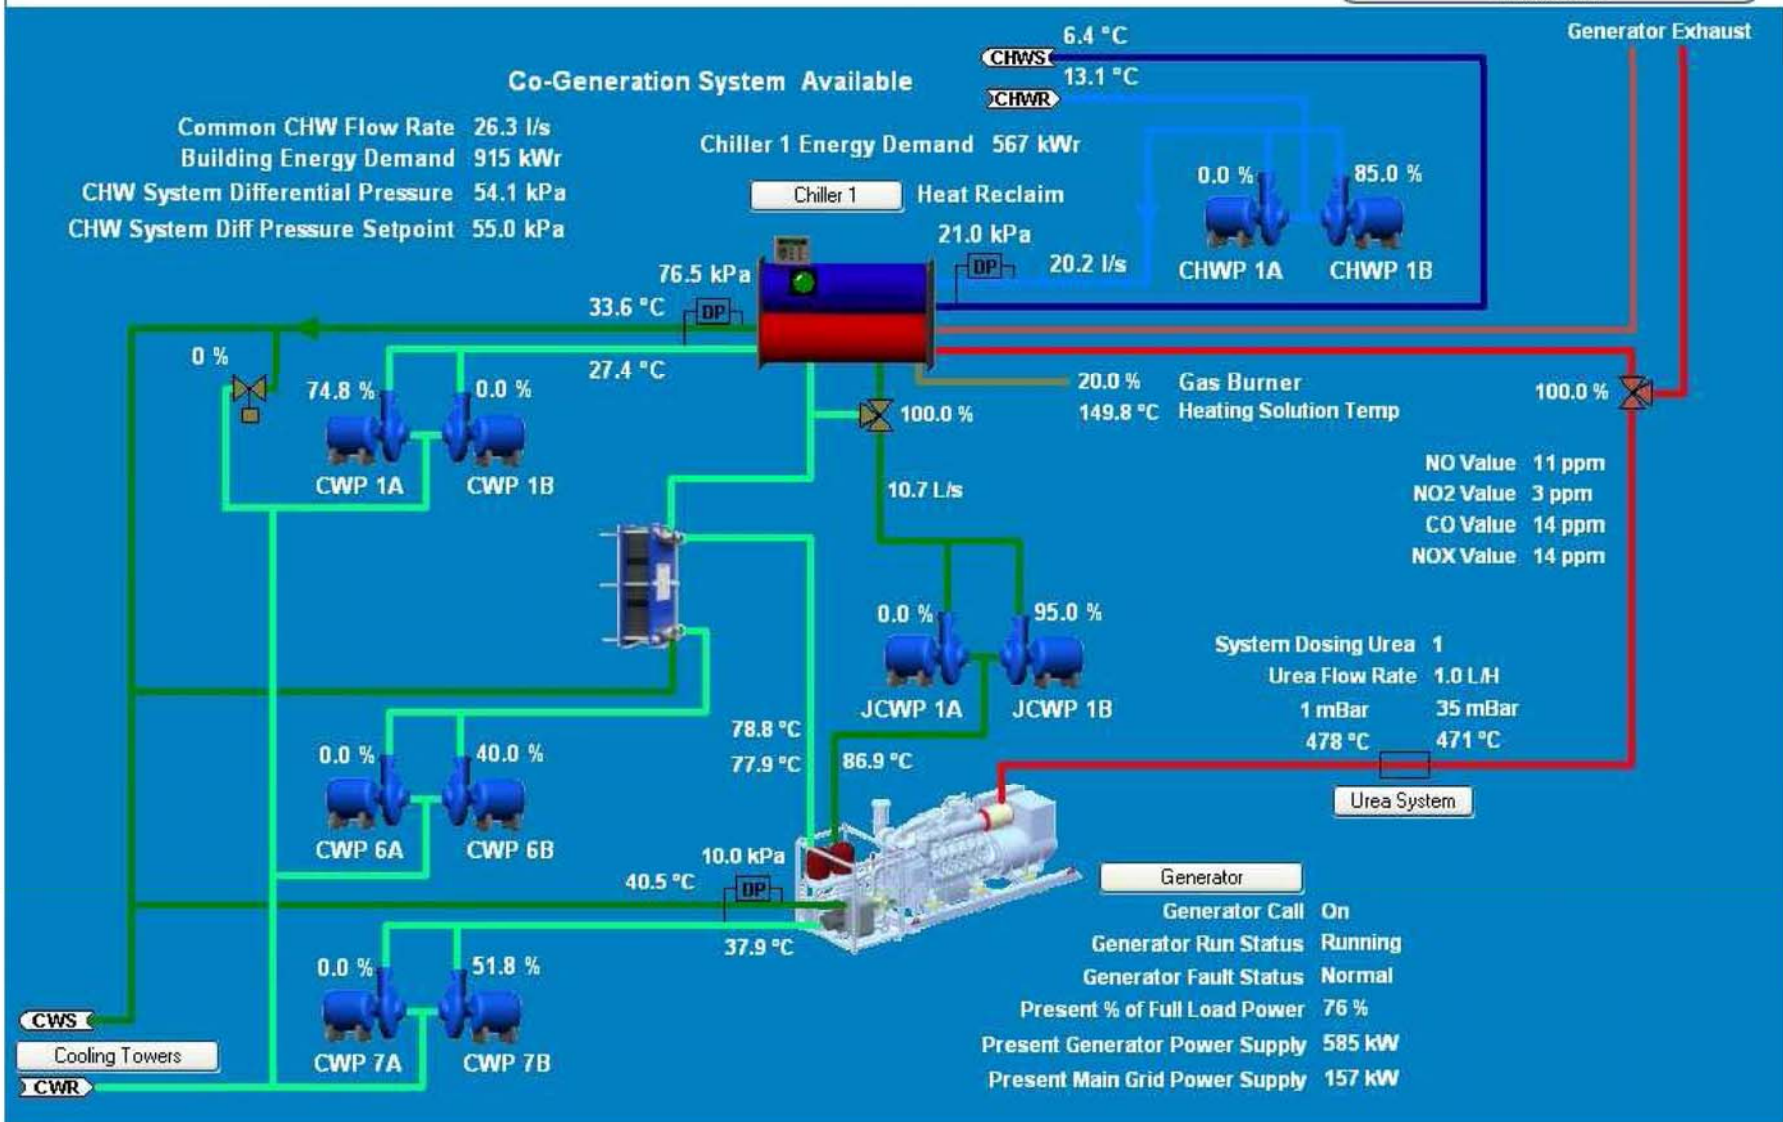

Co-Generation Plant Overview

Main Menu
Previous Menu
Plant Details